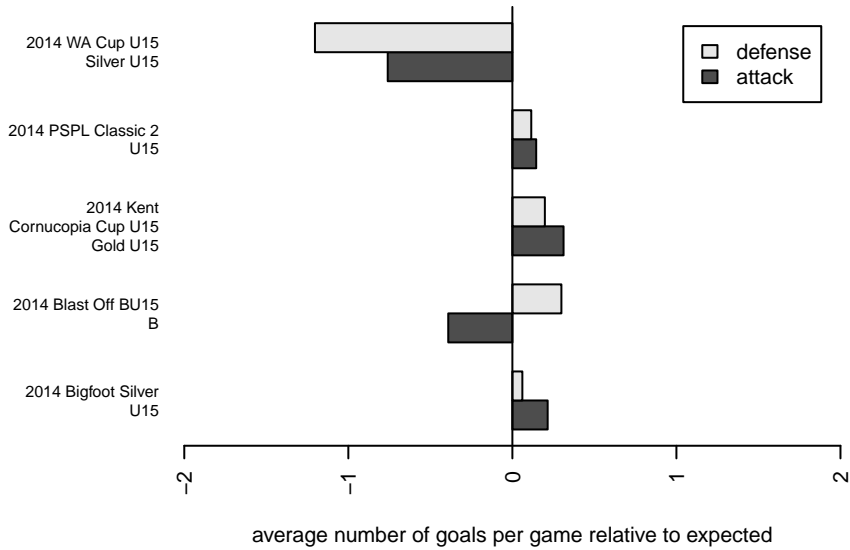

Impact FC Black B99

Cascade SC
 Renton, WA
 B99 total strength=1284
 attack=5.52 defense=5.18
 fall league = PSPL Classic 2 U15

alt names used:
 CASCADE IMPACT FC99 (WA)
 Impact FC B99 Black
 CASCADE IMPACT FC B99 (WA)
 CSC Impact FC B99 Black
 CSC IMPACT FC '99 BLACK ()

Venues played:
 2014 Kent Cornucopia Cup U15 Gold U15
 2014 Blast Off BU15 B
 2014 Bigfoot Silver U15
 2014 PSPL Classic 2 U15
 2014 WA Cup U15 Silver U15

Impact FC Black B99
 Dots are actual minus expected GF (blue circles) and GA (red triangles).
 Blue line is smoothed change in attack strength. Red is smoothed change in defense strength.

**attack and defense variance (black dot)
relative to other teams
and top 10 in region**

**attack and defense rating
relative to others at age
and all opponents in last 13 months**

Performance relative to 13 month average