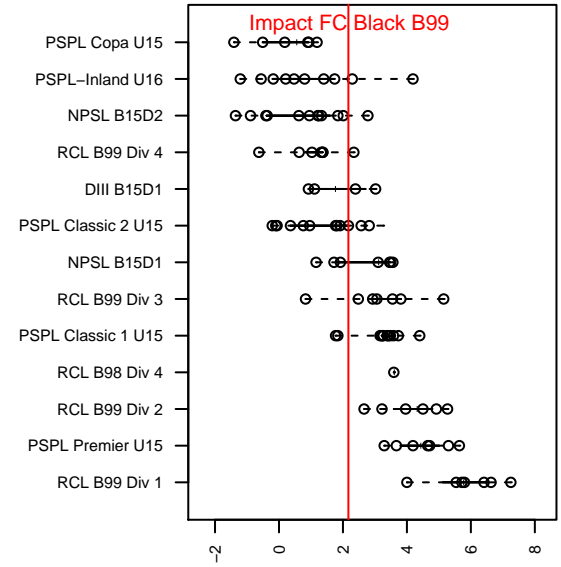

Impact FC Black B99

Cascade SC
 Renton, WA
 B99 total strength=1284
 attack=5.52 defense=5.18
 fall league = PSPL Classic 2 U15

alt names used:
 CASCADE IMPACT FC99 (WA)
 Impact FC B99 Black
 CASCADE IMPACT FC B99 (WA)
 CSC Impact FC B99 Black
 CSC IMPACT FC '99 BLACK ()

Venues played:
 2014 Kent Cornucopia Cup U15 Gold U15
 2014 Blast Off BU15 B
 2014 Bigfoot Silver U15
 2014 PSPL Classic 2 U15
 2014 WA Cup U15 Silver U15

Impact FC Black B99
 Dots are actual minus expected GF (blue circles) and GA (red triangles).
 Blue line is smoothed change in attack strength. Red is smoothed change in defense strength.

**attack and defense variance (black dot)
relative to other teams
and top 10 in region**

**attack and defense rating
relative to others at age
and all opponents in last 13 months**

Performance relative to 13 month average