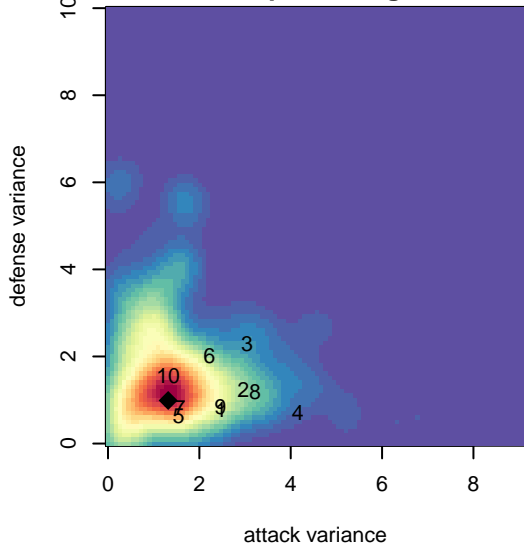

Impact FC Black B99

Cascade SC
 Renton, WA
 B99 total strength=1284
 attack=5.52 defense=5.18
 fall league = PSPL Classic 2 U15

alt names used:
 CASCADE IMPACT FC99 (WA)
 Impact FC B99 Black
 CASCADE IMPACT FC B99 (WA)
 CSC Impact FC B99 Black
 CSC IMPACT FC '99 BLACK ()

Venues played:
 2014 Kent Cornucopia Cup U15 Gold U15
 2014 Blast Off BU15 B
 2014 Bigfoot Silver U15
 2014 PSPL Classic 2 U15
 2014 WA Cup U15 Silver U15

Impact FC Black B99
 Dots are actual minus expected GF (blue circles) and GA (red triangles).
 Blue line is smoothed change in attack strength. Red is smoothed change in defense strength.

**attack and defense variance (black dot)
relative to other teams
and top 10 in region**

**attack and defense rating
relative to others at age
and all opponents in last 13 months**

Performance relative to 13 month average