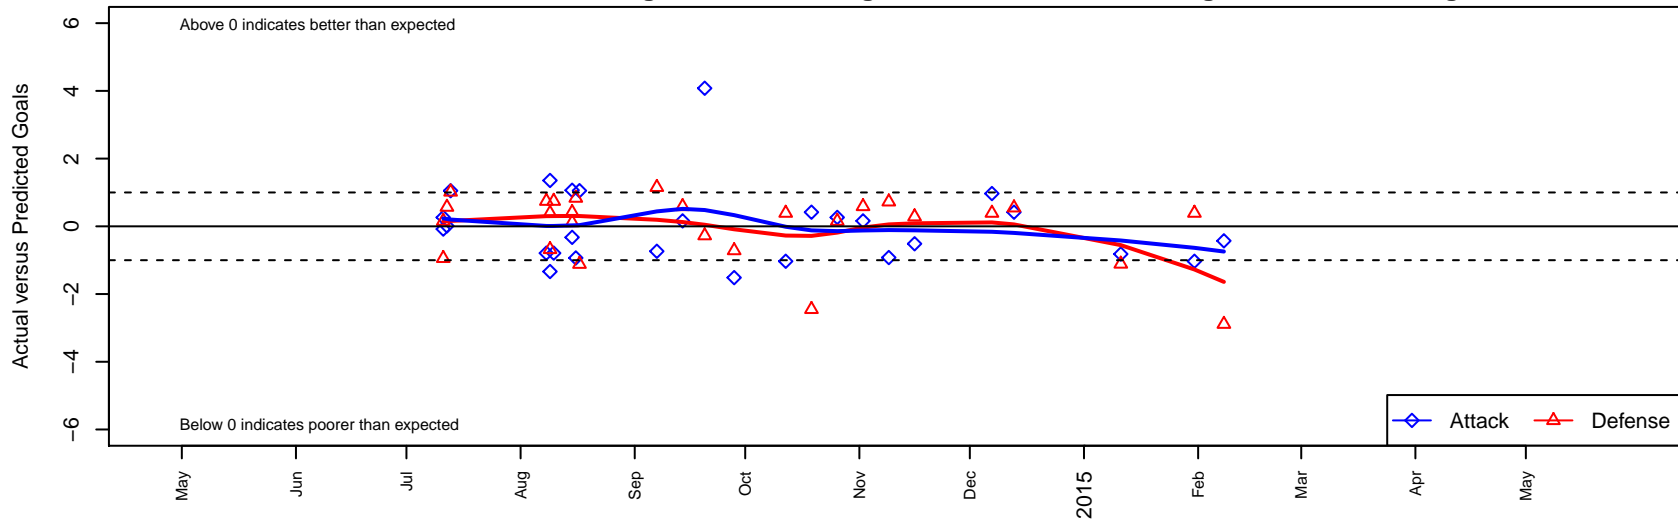

Impact FC Black B99

Cascade SC
 Renton, WA
 B99 total strength=1284
 attack=5.52 defense=5.18
 fall league = PSPL Classic 2 U15

alt names used:
 CASCADE IMPACT FC99 (WA)
 Impact FC B99 Black
 CASCADE IMPACT FC B99 (WA)
 CSC Impact FC B99 Black
 CSC IMPACT FC '99 BLACK ()

Venues played:
 2014 Kent Cornucopia Cup U15 Gold U15
 2014 Blast Off BU15 B
 2014 Bigfoot Silver U15
 2014 PSPL Classic 2 U15
 2014 WA Cup U15 Silver U15

Impact FC Black B99
 Dots are actual minus expected GF (blue circles) and GA (red triangles).
 Blue line is smoothed change in attack strength. Red is smoothed change in defense strength.

**attack and defense variance (black dot)
relative to other teams
and top 10 in region**

**attack and defense rating
relative to others at age
and all opponents in last 13 months**

Performance relative to 13 month average